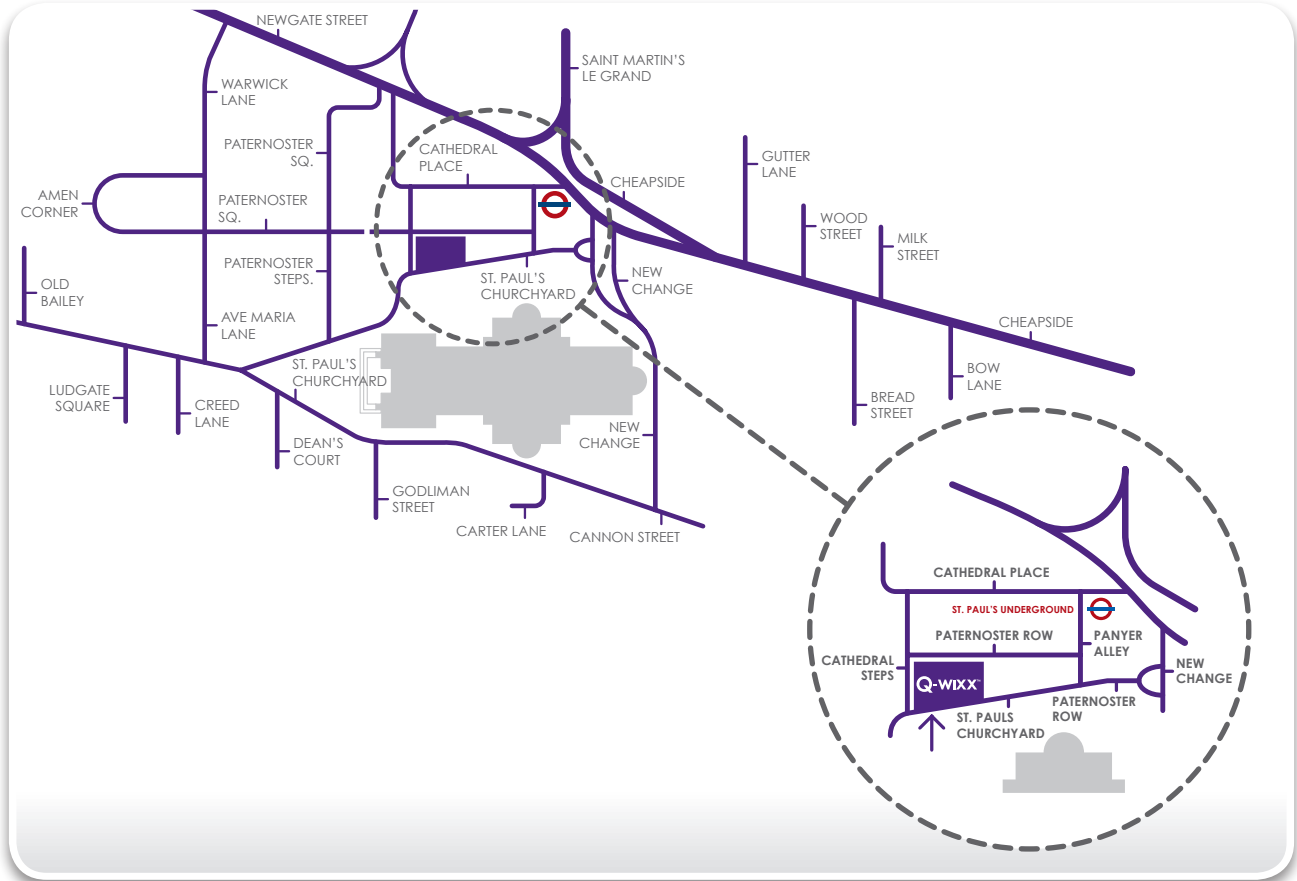

# Q-WIXX® Location Map

## St. Paul's, London

#### By Tube

The nearest Underground station is St. Paul's on the Central Line (within Zone 1) which is a two minute walk from Q-WIXX® London.

Mansion House, Cannon Street and Blackfriars stations\* on the District Line and Circle Line are a slightly longer walk.

#### By Bus

Directly outside St. Paul's Cathedral you can catch the following buses:

- No. 4 Waterloo to Archway, every 20 minutes
- No. 11 Liverpool St. to Fulham Broadway, every 10 minutes
- No. 15 East Ham to Paddington, every 8-10 minutes
- No. 23 Liverpool St. to Ladbrooke Grove, every 15-20 minutes
- No. 26 Waterloo to Hackney Wick, every 8-10 minutes