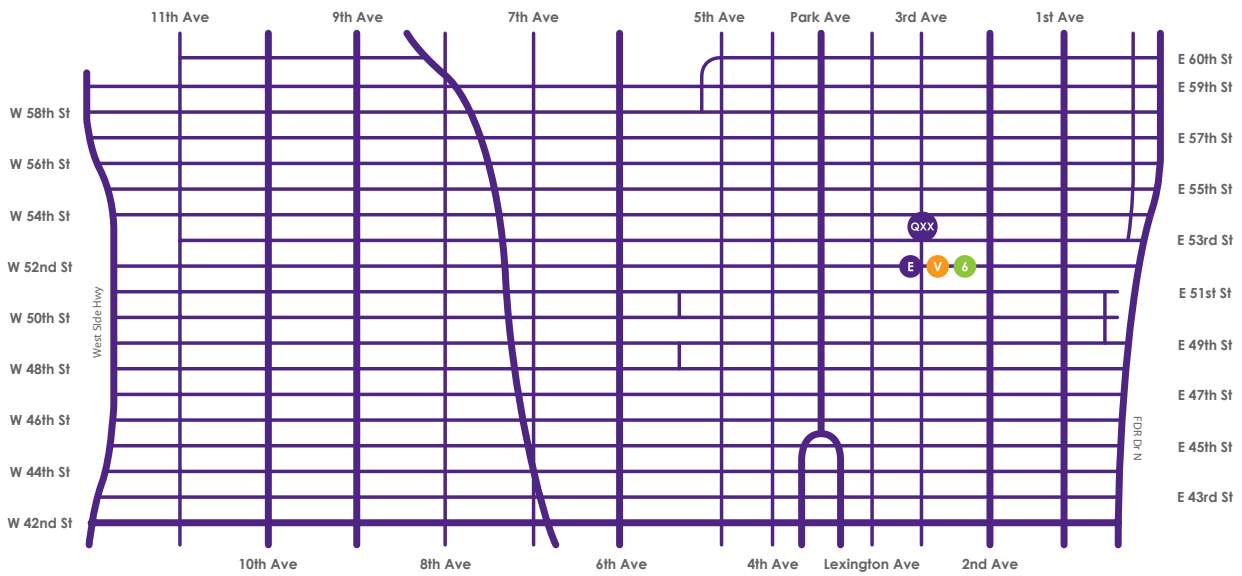

# Q-WIXX® Location Map

875 Third Avenue, New York

## How to Find Us in New York

Q-WIXX®

875 Third Avenue | 29th Floor | New York | NY | 10022

T +1 212 323 8800 | F +1 212 223 4496 [www.qwixx.com](http://www.qwixx.com)